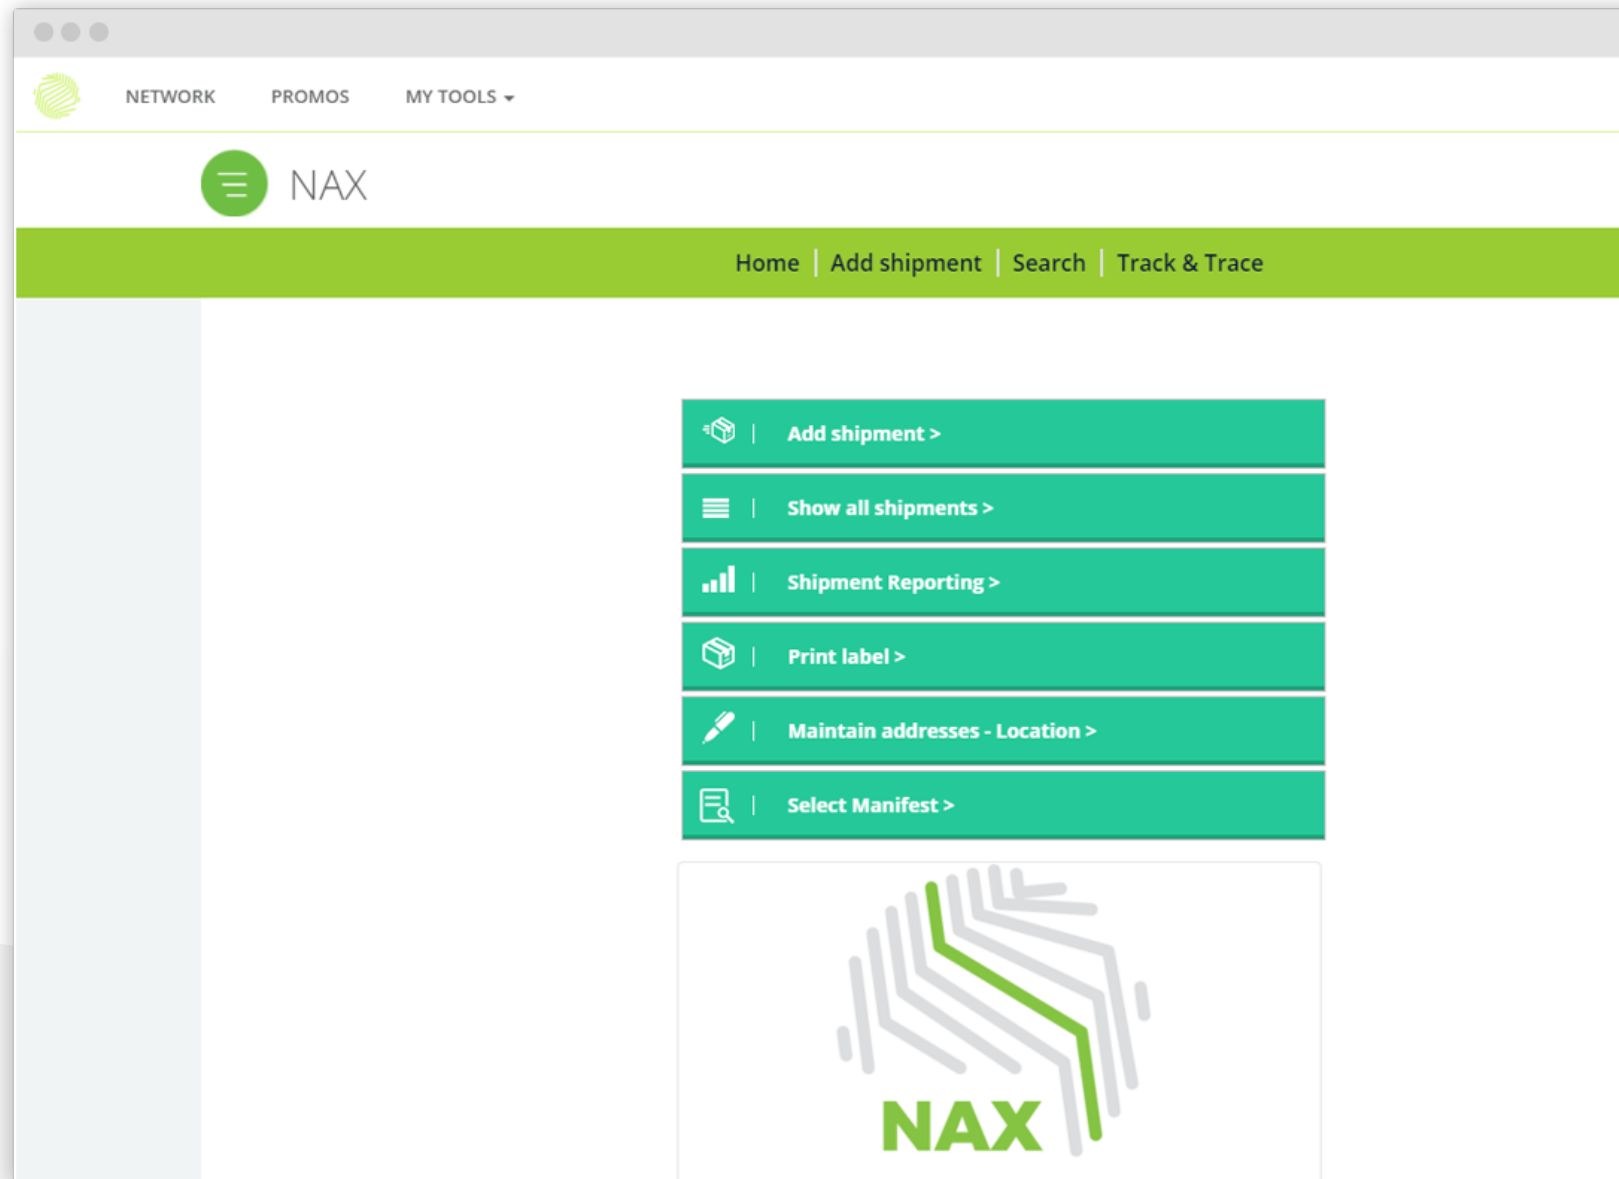

NAX EXPRESS

NAX is an online express and wholesale rate platform, designed to delivering solutions for all your courier and express shipments ..